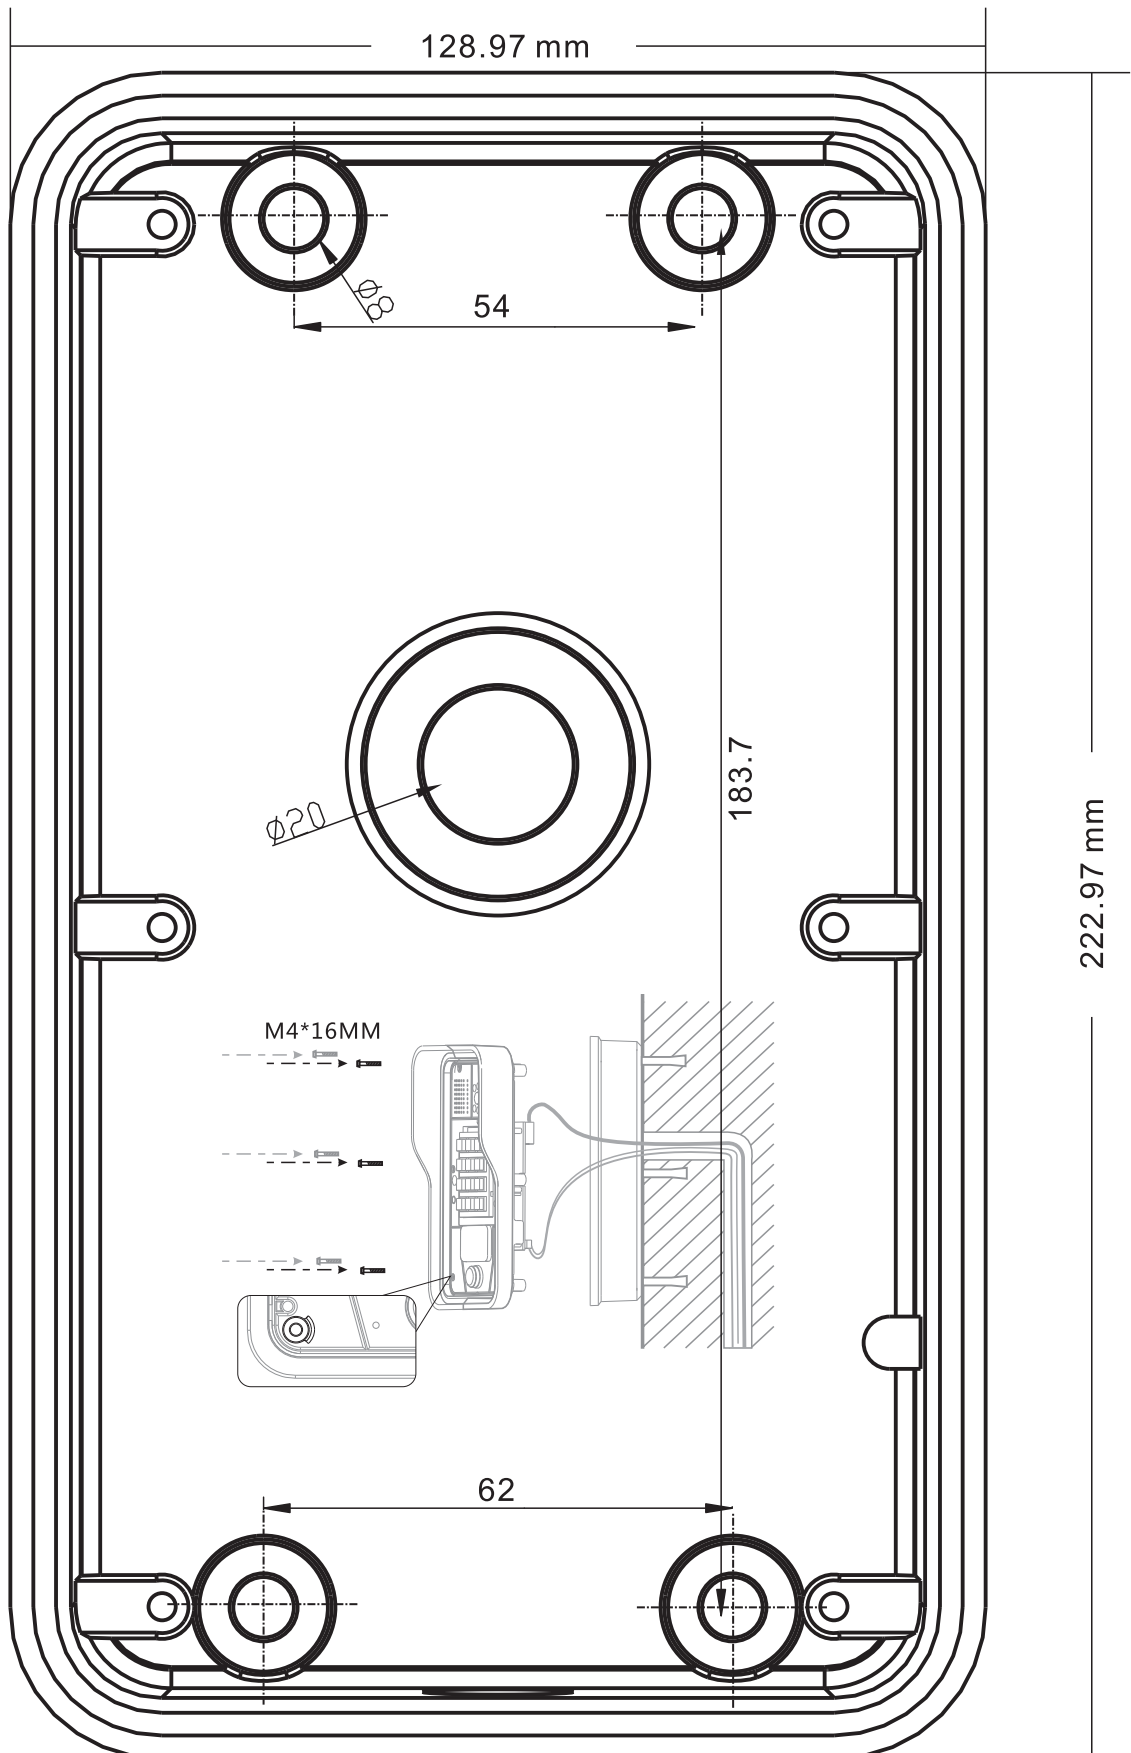

Mounting dimensions

222.97 mm

Unit: mm